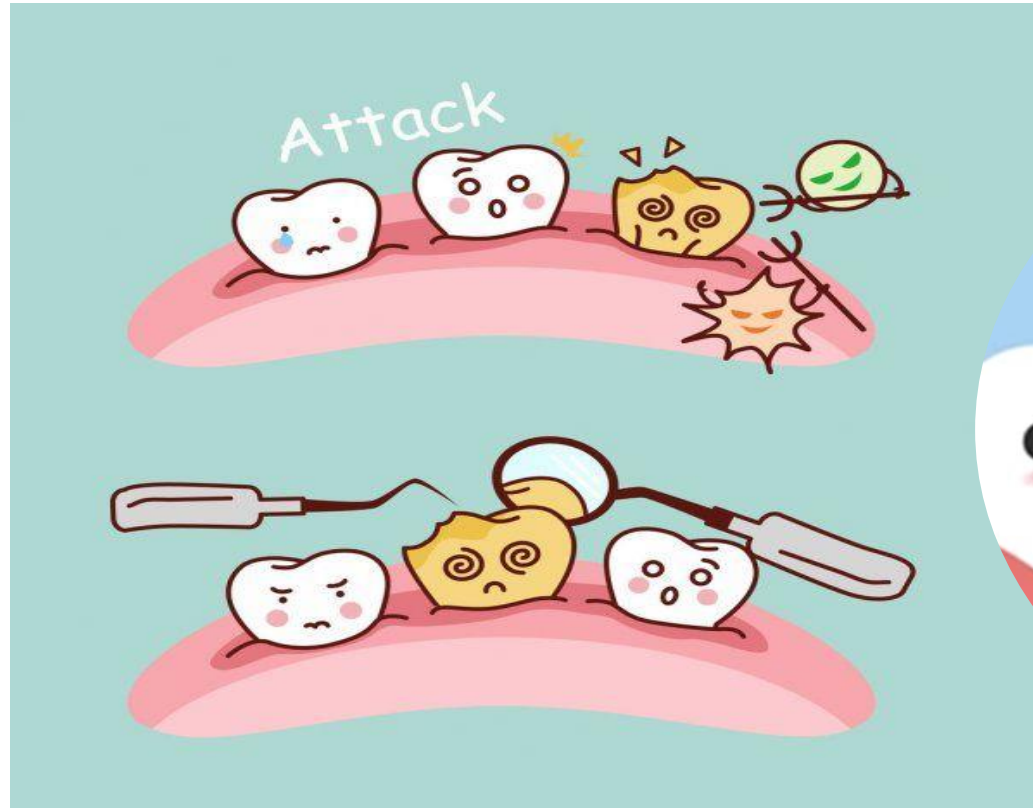

# 1- Sugar Bugs

The “Sugar bugs” will attack your teeth and make a big hole inside of it, making the teeth look ugly and painful

IT'S  
CAVITIES

PICK  
UP

These “sugar bugs” will not only attach the teeth , but also the gums !

**2- Gum Bumps**

**Gum bumps will show on the teeth and cause bleeding and ugly look**

# 3-Teeth with scratches